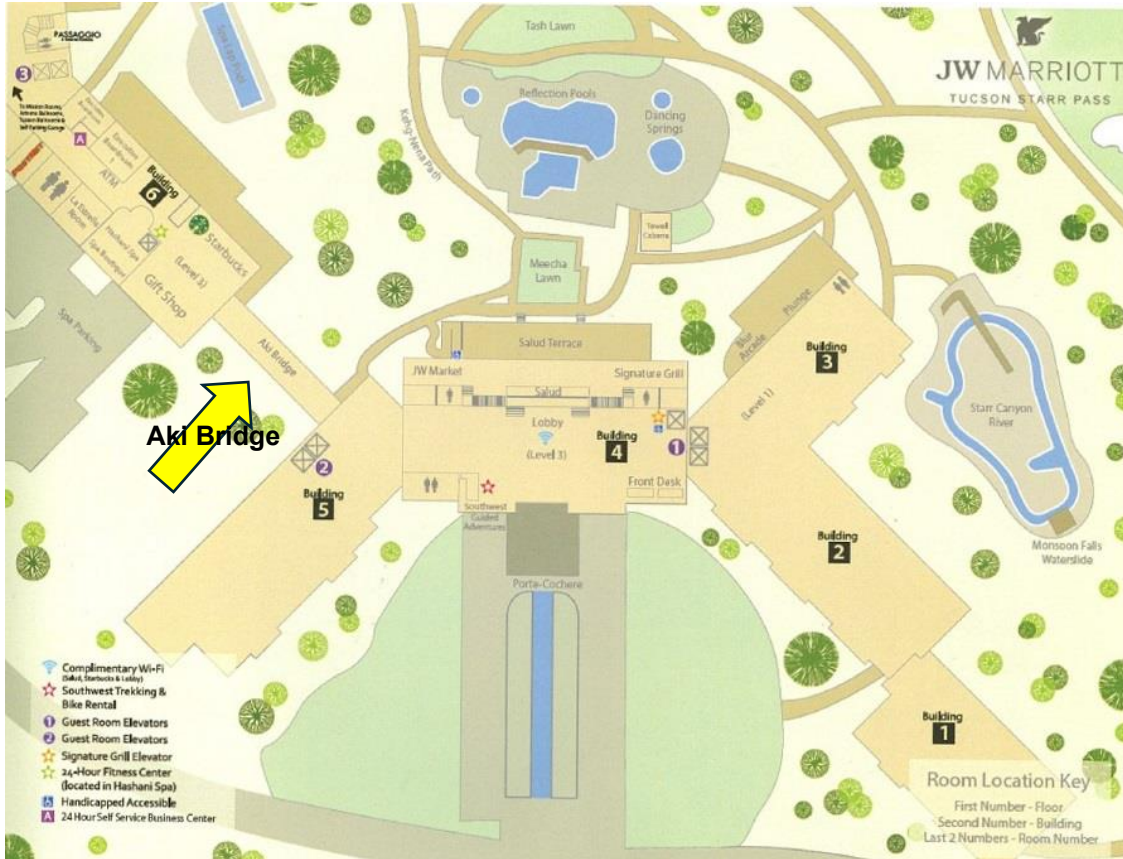

# LOBBY LEVEL

FROM THE MAIN LOBBY – Take the Aki Bridge to Meeting Space

# MEETING SPACE